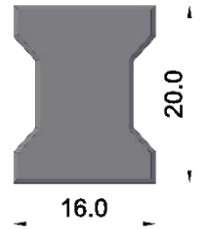

### Technical Data

		
Height (cm)	Weight (Kg)	Blocks / m2
6	3.86	37

### Technical Data

		
Height (cm)	Weight (Kg)	Blocks / m2
6	1.37	100

### Installation suggestions

All dimensions are in centimeters.

### Technical Data

		
Height (cm)	Weight (Kg)	Blocks / m2
6	1.44	45