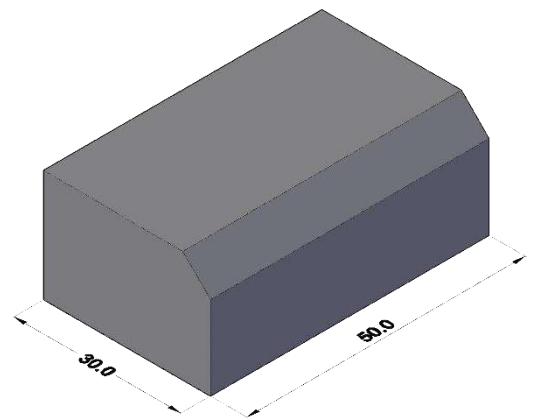

MEDIUM CURB 20

Technical Data

Height (cm)	Weight (Kg)	Blocks / m2
20	70.56	2