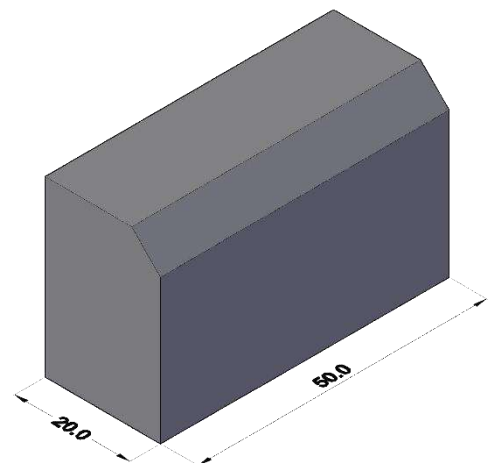

CURB 30

Technical Data

Height (cm)	Weight (Kg)	Blocks / m2
30	70.56	2

All dimensions are in centimeters.