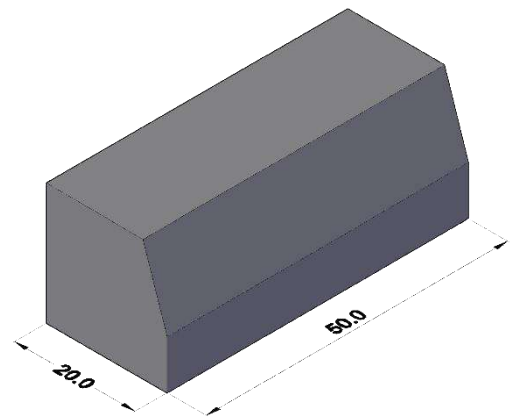

CURBSTONES

CURB 20

Technical Data

Height (cm)	Weight (Kg)	Blocks / m2
20	45.12	2