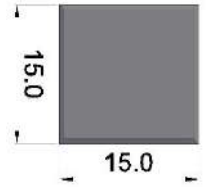

PAVERS

QUADRO 15x15

Technical Data

Height (cm)	Weight (Kg)	Blocks / m2
6	1.44	45